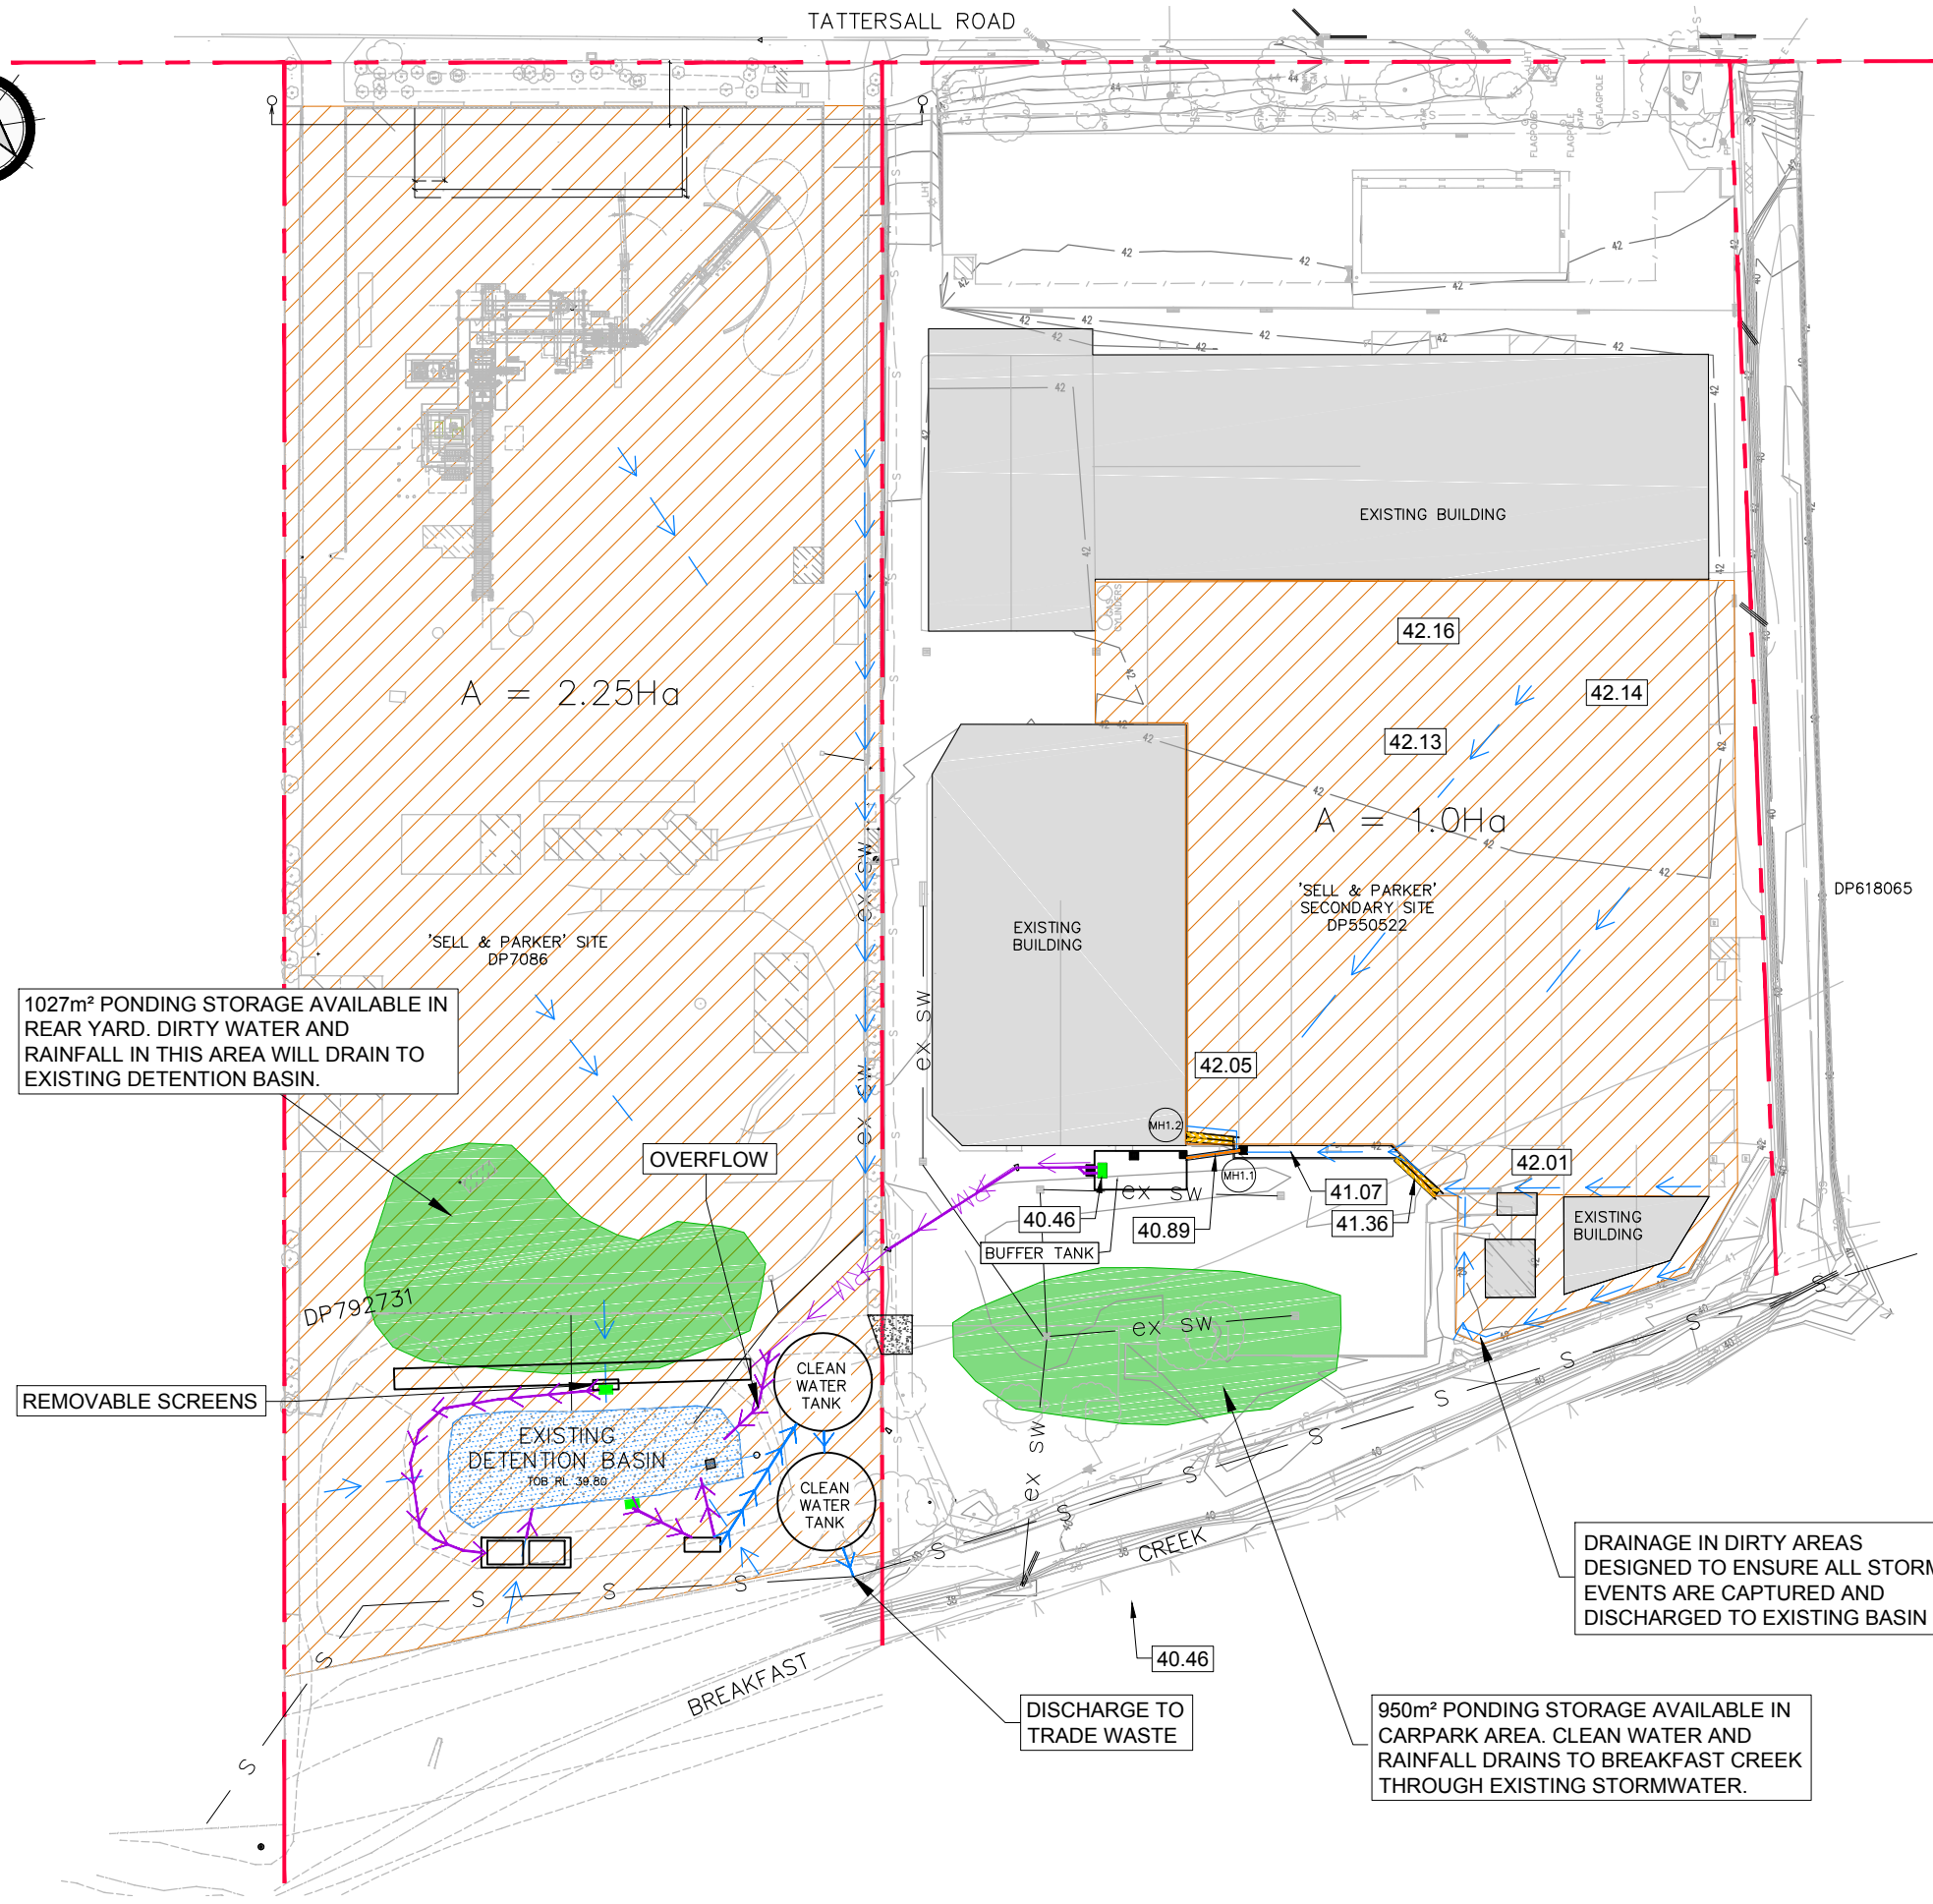

APPENDIX 4

LEGEND

- 'DIRTY WATER' CATCHMENT AREAS
- REAR YARD STORAGE CAPACITY
- FLOW ARROWS
- SEWER LINE
- PIPEWORK – DIRTY WATER
- PIPEWORK – TREATED WATER
- PUMPS

1027m² PONDING STORAGE AVAILABLE IN REAR YARD. DIRTY WATER AND RAINFALL IN THIS AREA WILL DRAIN TO EXISTING DETENTION BASIN.

DRAINAGE IN DIRTY AREAS DESIGNED TO ENSURE ALL STORM EVENTS ARE CAPTURED AND DISCHARGED TO EXISTING BASIN

950m² PONDING STORAGE AVAILABLE IN CARPARK AREA. CLEAN WATER AND RAINFALL DRAINS TO BREAKFAST CREEK THROUGH EXISTING STORMWATER.

drawing title:

DIRTY WATER CATCHMENT AREAS

location: LOT 2 D.P.550522,
LOT 5 D.P.7086 &
LOT 100 D.P.792731

council: -

dwg ref: 190337-REP-001

client:

SELL AND
PARKER

central coast office ph: (02) 4305 4300
hunter office ph: (02) 4978 5100

www.adwjohnson.com.au

ver.	date	comment	drawn	pm	level information	scale (A3 original size)	notes
E	12.07.17	GENERAL AMENDMENTS	KT	ML	DATUM: N/A CONTOUR INTERVAL: N/A	0 25.0 50.0 62.5m SCALE: 1:1250 (FULL)