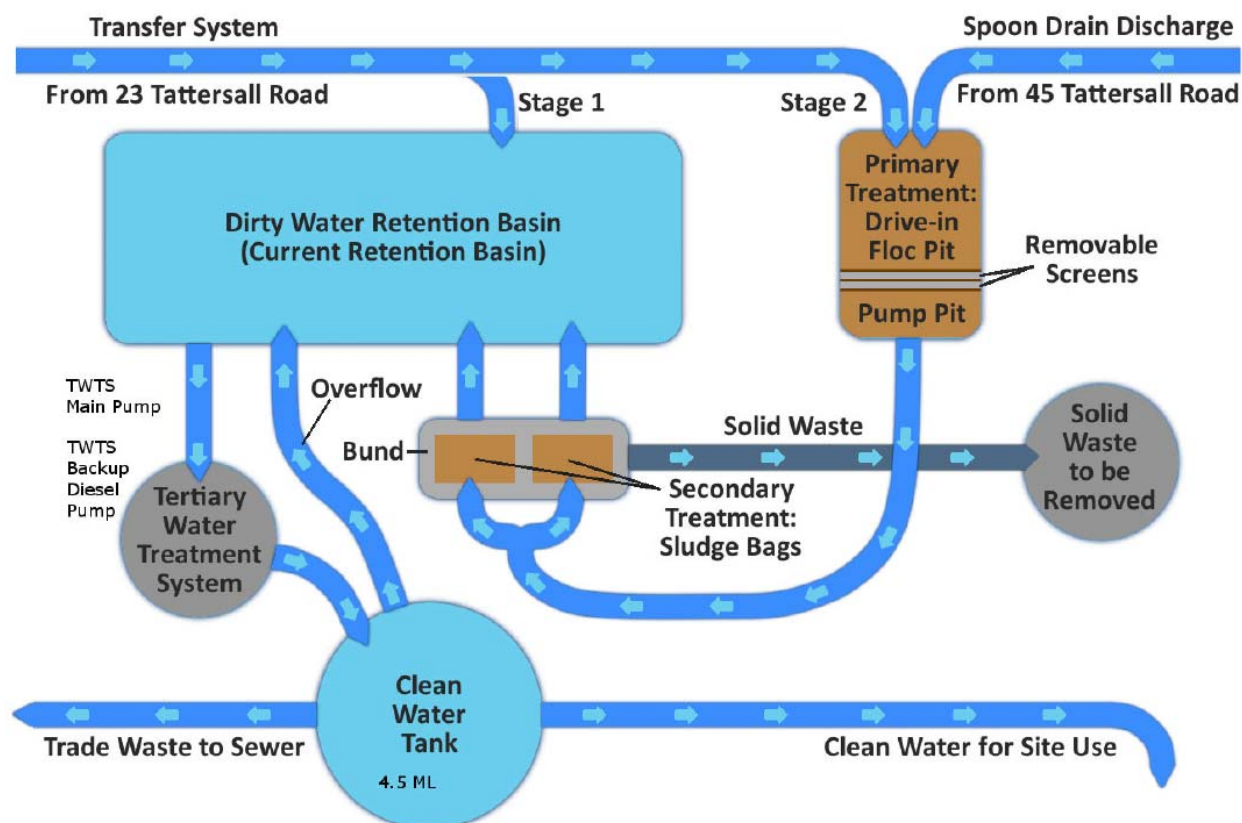

Proposed Water Treatment System Design

Figure 2 - Proposed Water Treatment Design

4.1 PRIMARY TREATMENT SYSTEM – FLOC PIT

Flows generated from 45 Tattersall Road flow by defined overland flow paths directed into the existing floc pit and the coarse gross pollutants will be extracted ready for collection. Floating materials are proposed to be removed manually. The transfer pump operates from this pit.

The upgrade will involve the modification of the existing floc pit and road into a drive through two (2) part system that allows coarse gross pollutants to fall out in the first section and floating materials to be removed via replaceable screens. A hydrocarbon boom will be utilised as required. Water passing through the screens will go into the floc pump pit ready for transfer to the secondary treatment system.

The location of the Floc Pit is detailed on the Drainage Plan and will be constructed of reinforced concrete.

The dirty water transfer on 23 Tattersall Road is addressed in Section 4.6. These dirty water flows will be pumped into the retention basin by a traditional pit and pipe network.

4.2 SECONDARY TREATMENT SYSTEM – SLUDGE BAGS

Water is pumped from the Primary Treatment System (pump pit) to the Secondary Treatment System which consists of two (2) sludge bags in a bunded area on the retention basin wall.