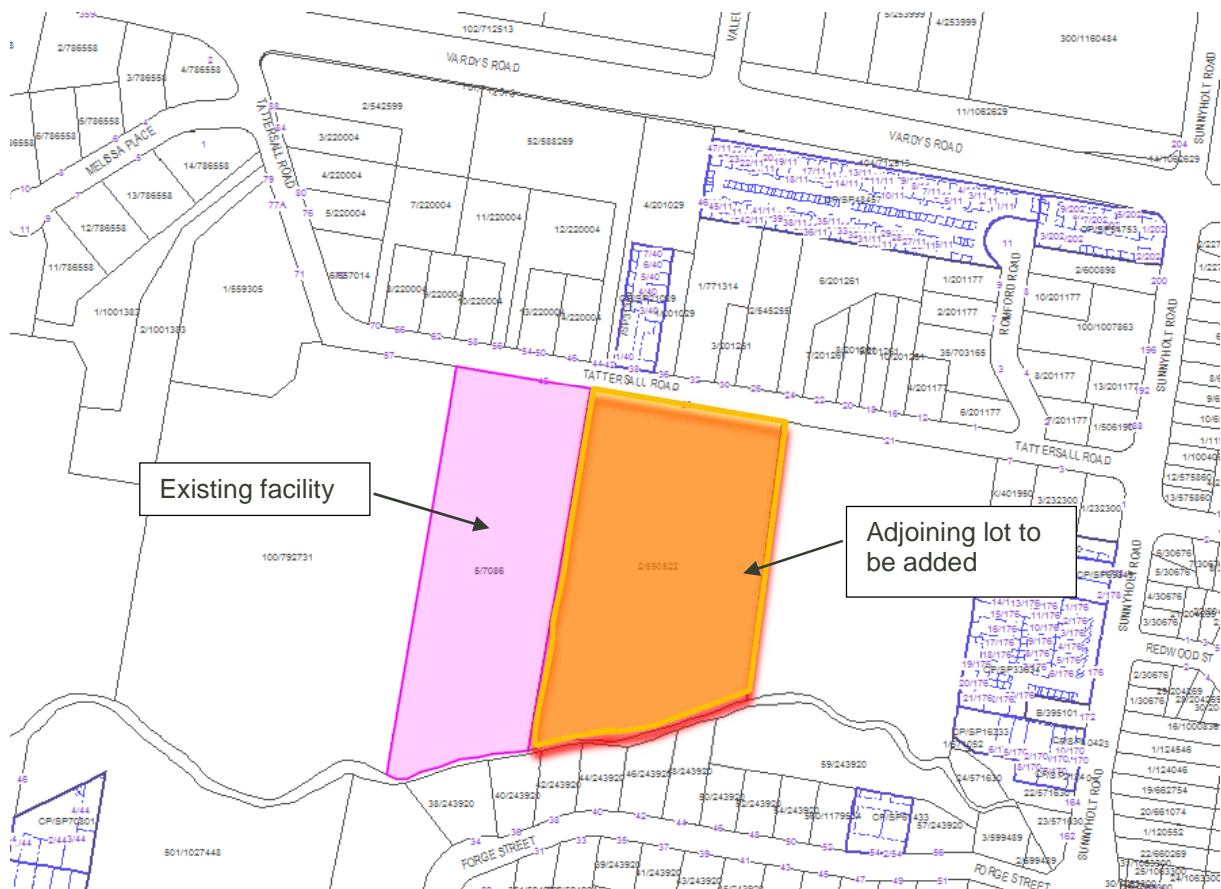

1 Introduction

1.1 Project background

Sell & Parker Pty Ltd manages a Waste Metal Recovery, Processing and Recycling Facility located at 45, Tattersall Road, in Kings Park (Lot 5 / DP 7086)

They are planning to annex to their facility adjoining lot, 23-43 Tattersall Road (Lot 2 / DP550 522). This entails a 217% increase of the facility area.

A Development Application has been submitted with this purpose, which due to the nature of the business is being processed as a State Significant Development. The proposed development is located within Blacktown City Council local government area.

Figure 1-1 Locality plan