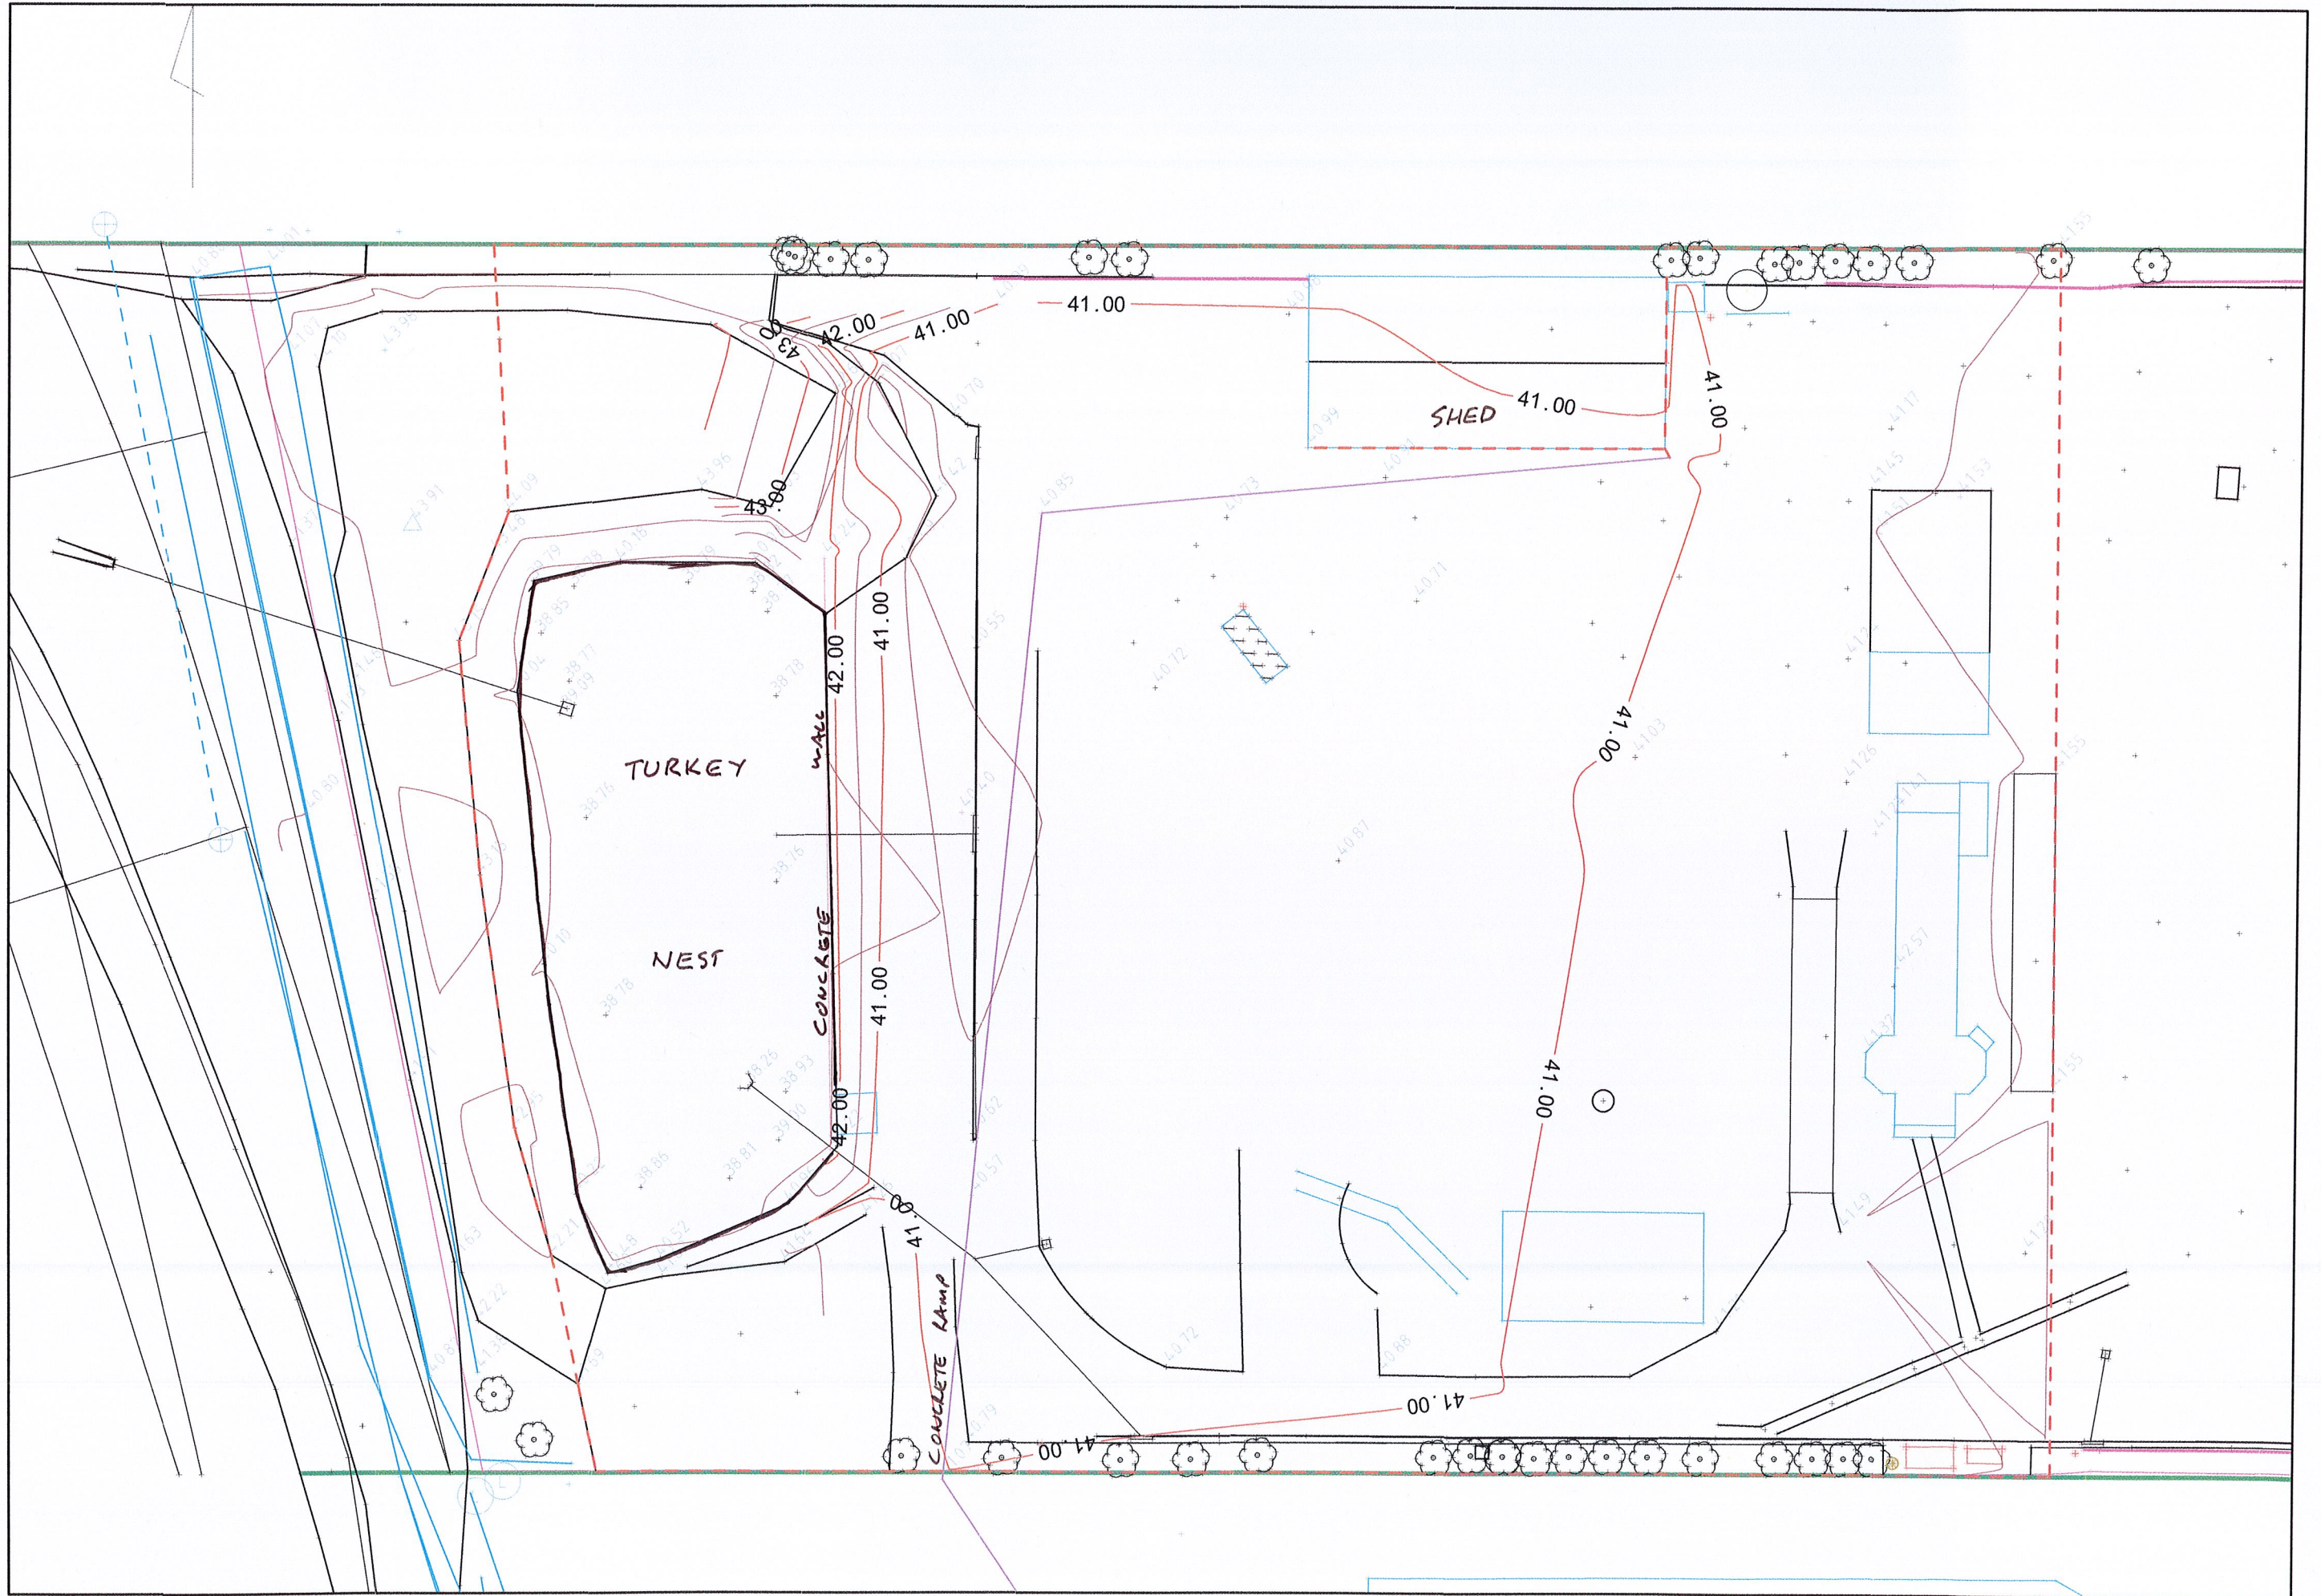

=====  
Boundary: 1642.5 (square metres)  
Design: 1642.5 (square metres)  
Natural: 1642.5 (square metres)