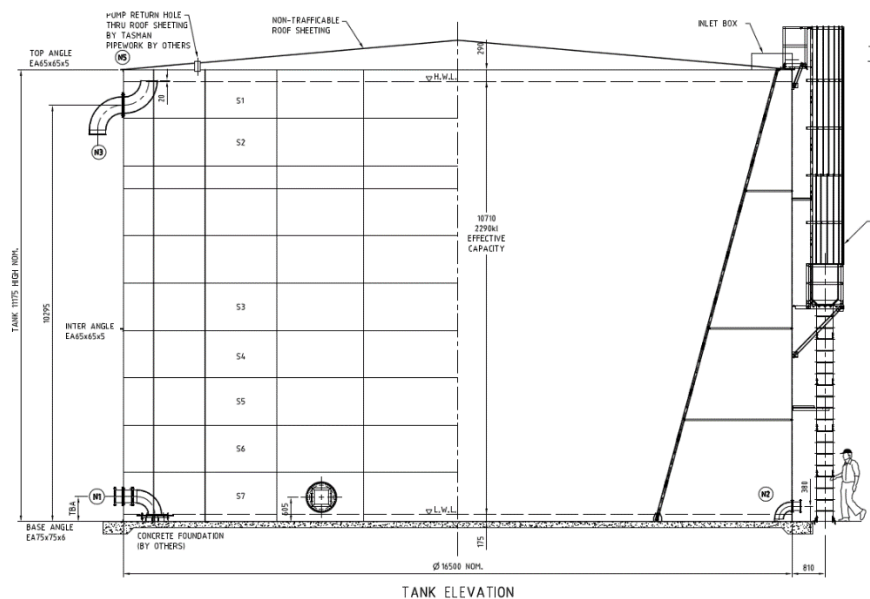

### 6.5 PROPOSED TANK SIZE

Discussions with Sell and Parker have indicated they are seeking to install two (2) tanks of 2,270m<sup>3</sup>, totalling 4540m<sup>3</sup>, which will ensure the site capacity in a 1:100 year 72 hour rainfall event is met. The location of the proposed tank is indicated on the site plan along with a proposed sewer connection into an existing sewer line. The proposed tanks dimensions are 10.7m high with a nominal dimension of 16.5m, a typical section of the tank is shown below.