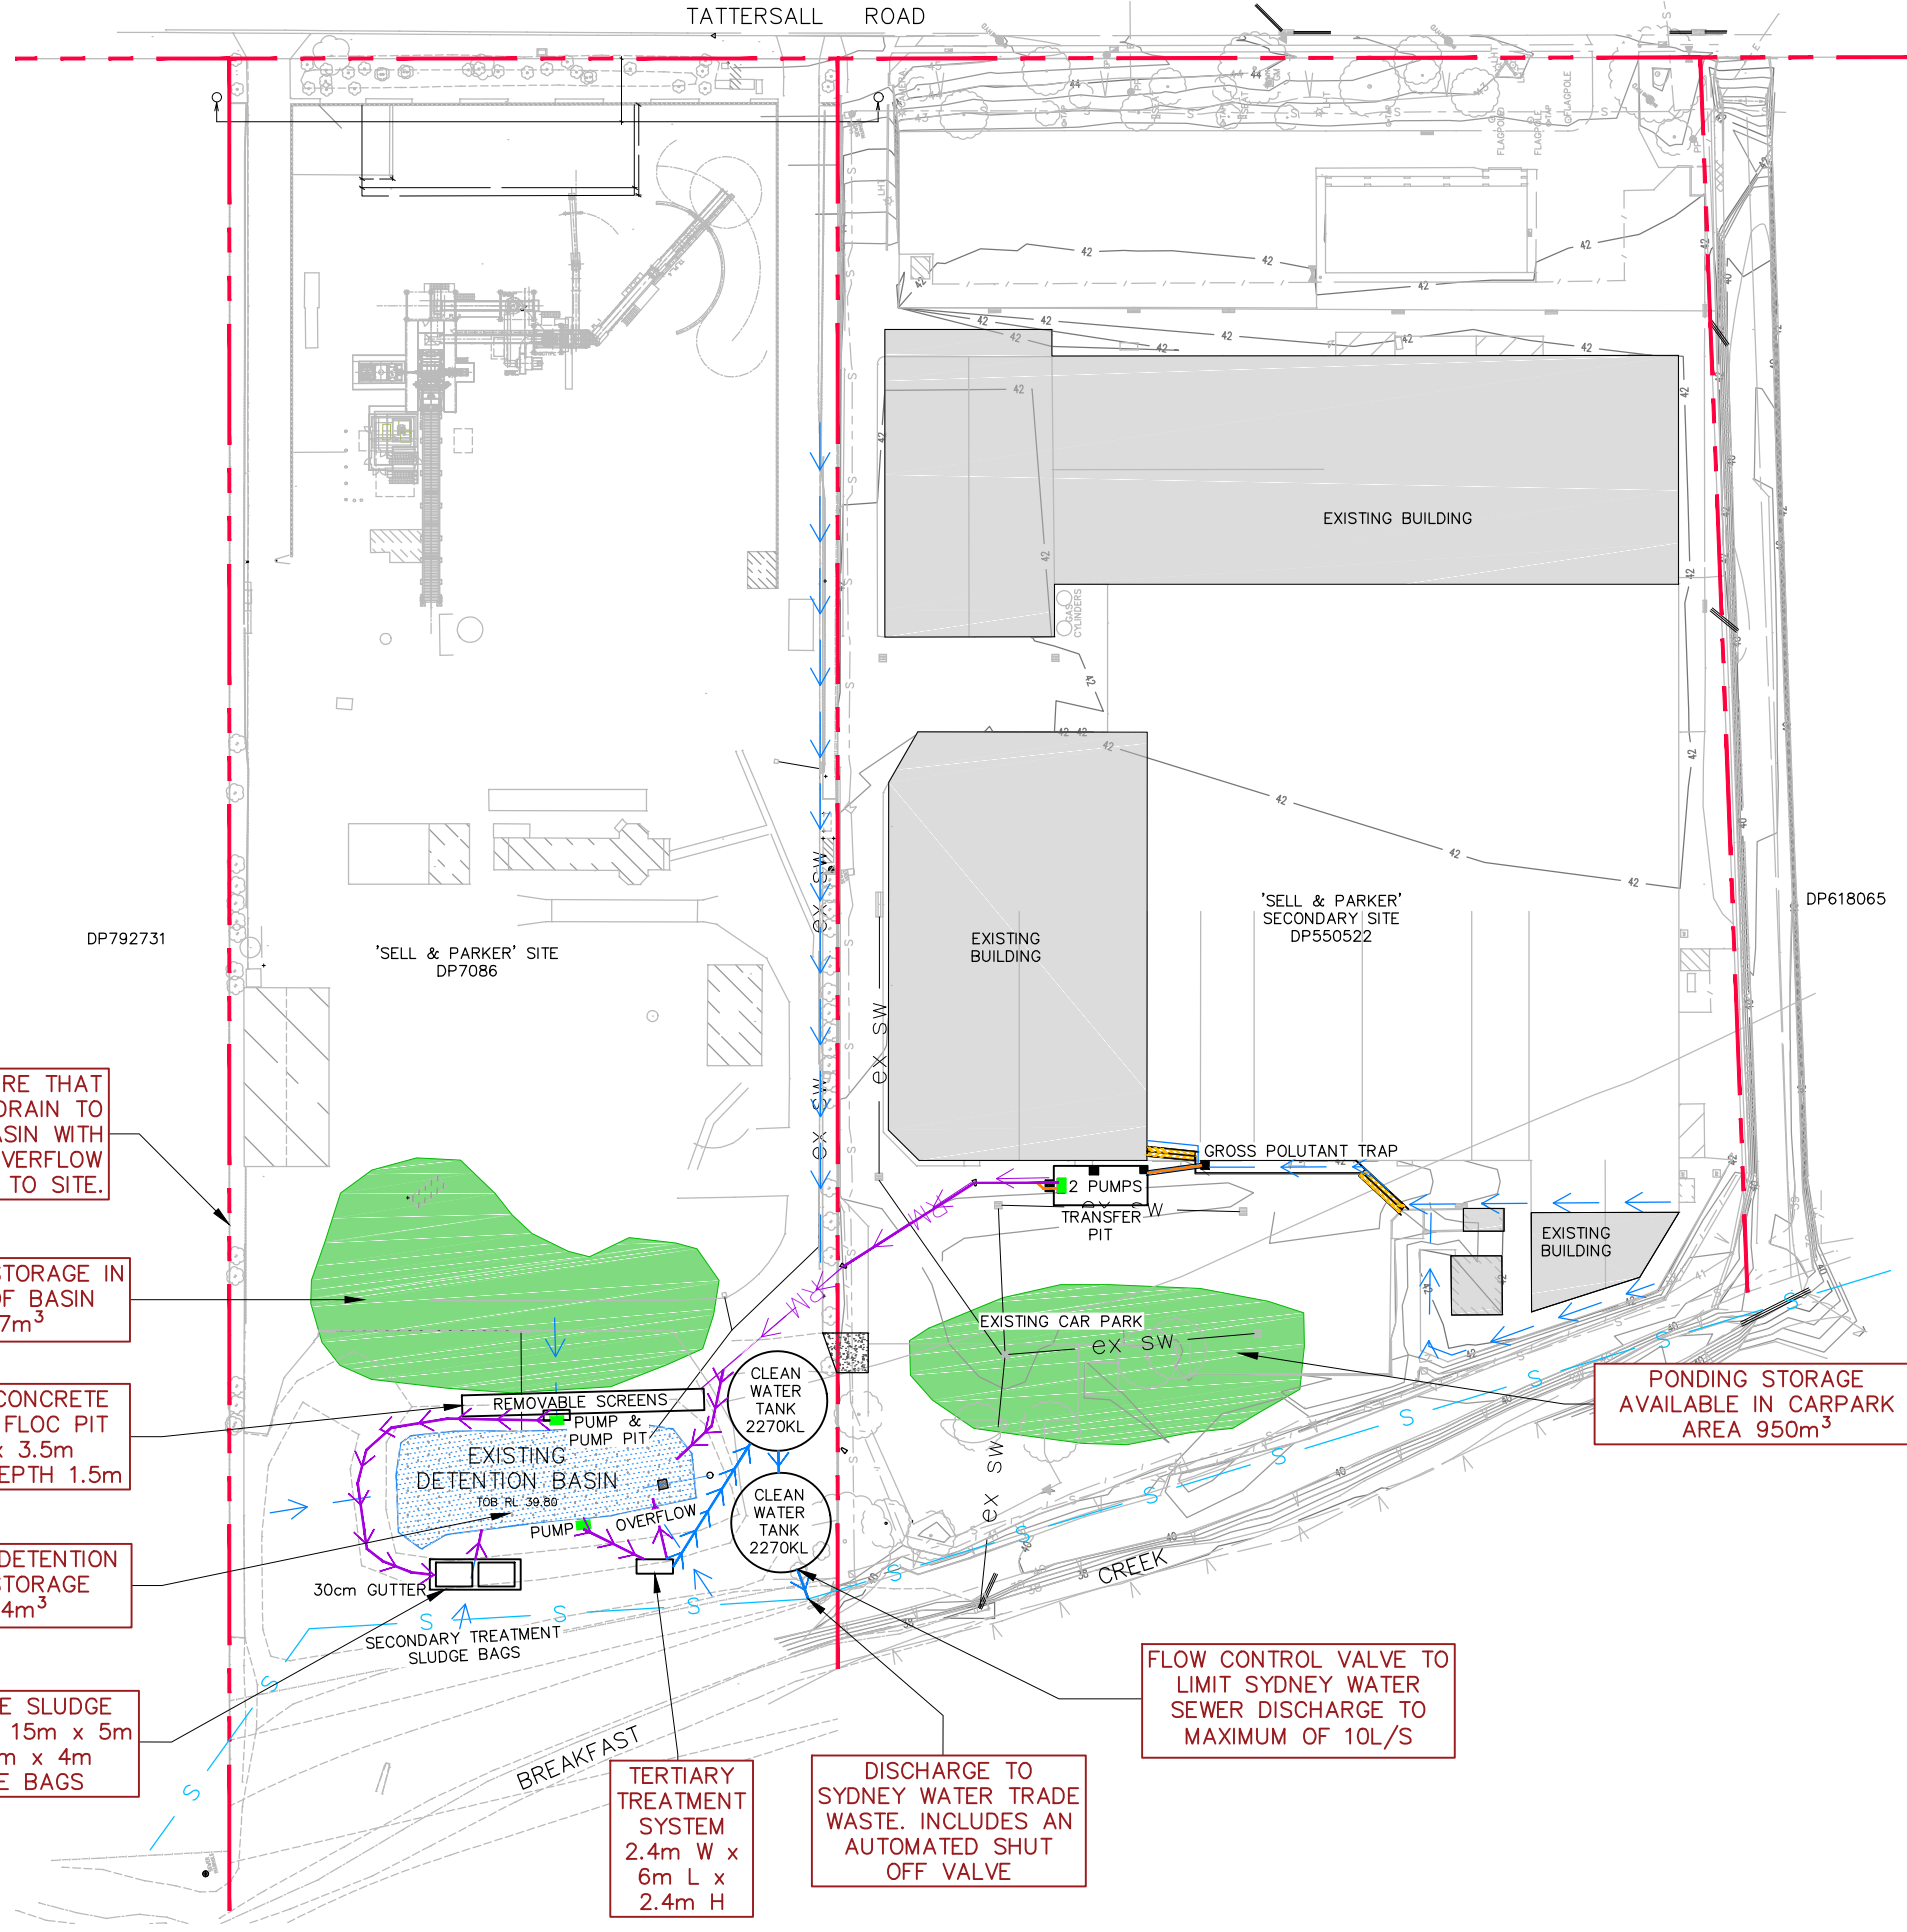

APPENDIX 9

SITE WATER RETENTION AREAS

LEGEND

- FLOW ARROWS
- SEWER LINE
- PIPEWORK - DIRTY WATER
- PIPEWORK - TREATED WATER
- PUMPS
- REAR YARD STORAGE CAPACITY

- LEVELS ENSURE THAT SITE WILL DRAIN TO EXISTING BASIN WITH NO OVERFLOW EXTERNAL TO SITE.
- CURRENT STORAGE IN FRONT OF BASIN 1,027m³
- 2 PART CONCRETE DRIVE IN FLOC PIT 40m x 3.5m BOTTOM DEPTH 1.5m
- CURRENT DETENTION BASIN STORAGE 4,274m³
- CONCRETE SLUDGE BUG BUND 15m x 5m WITH 6m x 4m SLUDGE BAGS

PONDING STORAGE AVAILABLE IN CARPARK AREA 950m³

FLOW CONTROL VALVE TO LIMIT SYDNEY WATER SEWER DISCHARGE TO MAXIMUM OF 10L/S

TERTIARY TREATMENT SYSTEM 2.4m W x 6m L x 2.4m H

DISCHARGE TO SYDNEY WATER TRADE WASTE. INCLUDES AN AUTOMATED SHUT OFF VALVE

drawing title:

SITE WATER RETENTION AREAS

location: LOT 2 D.P.550522, LOT 5 D.P.7086 & LOT 100 D.P.792731
council: (AUTHORITY - EPA)
dwg ref: 190337-REP-004

client: SELL AND PARKER

central coast office ph: (02) 4305 4300
hunter office ph: (02) 4978 5100

www.adwjohnson.com.au

ver.	date	comment	drawn	pm	level information	scale (A3 original size)	notes
D	12.07.17	GENERAL AMENDMENTS	KT	ML	DATUM: N/A CONTOUR INTERVAL: N/A	0 25.0 50.0 62.5m SCALE: 1:1250 (FULL)