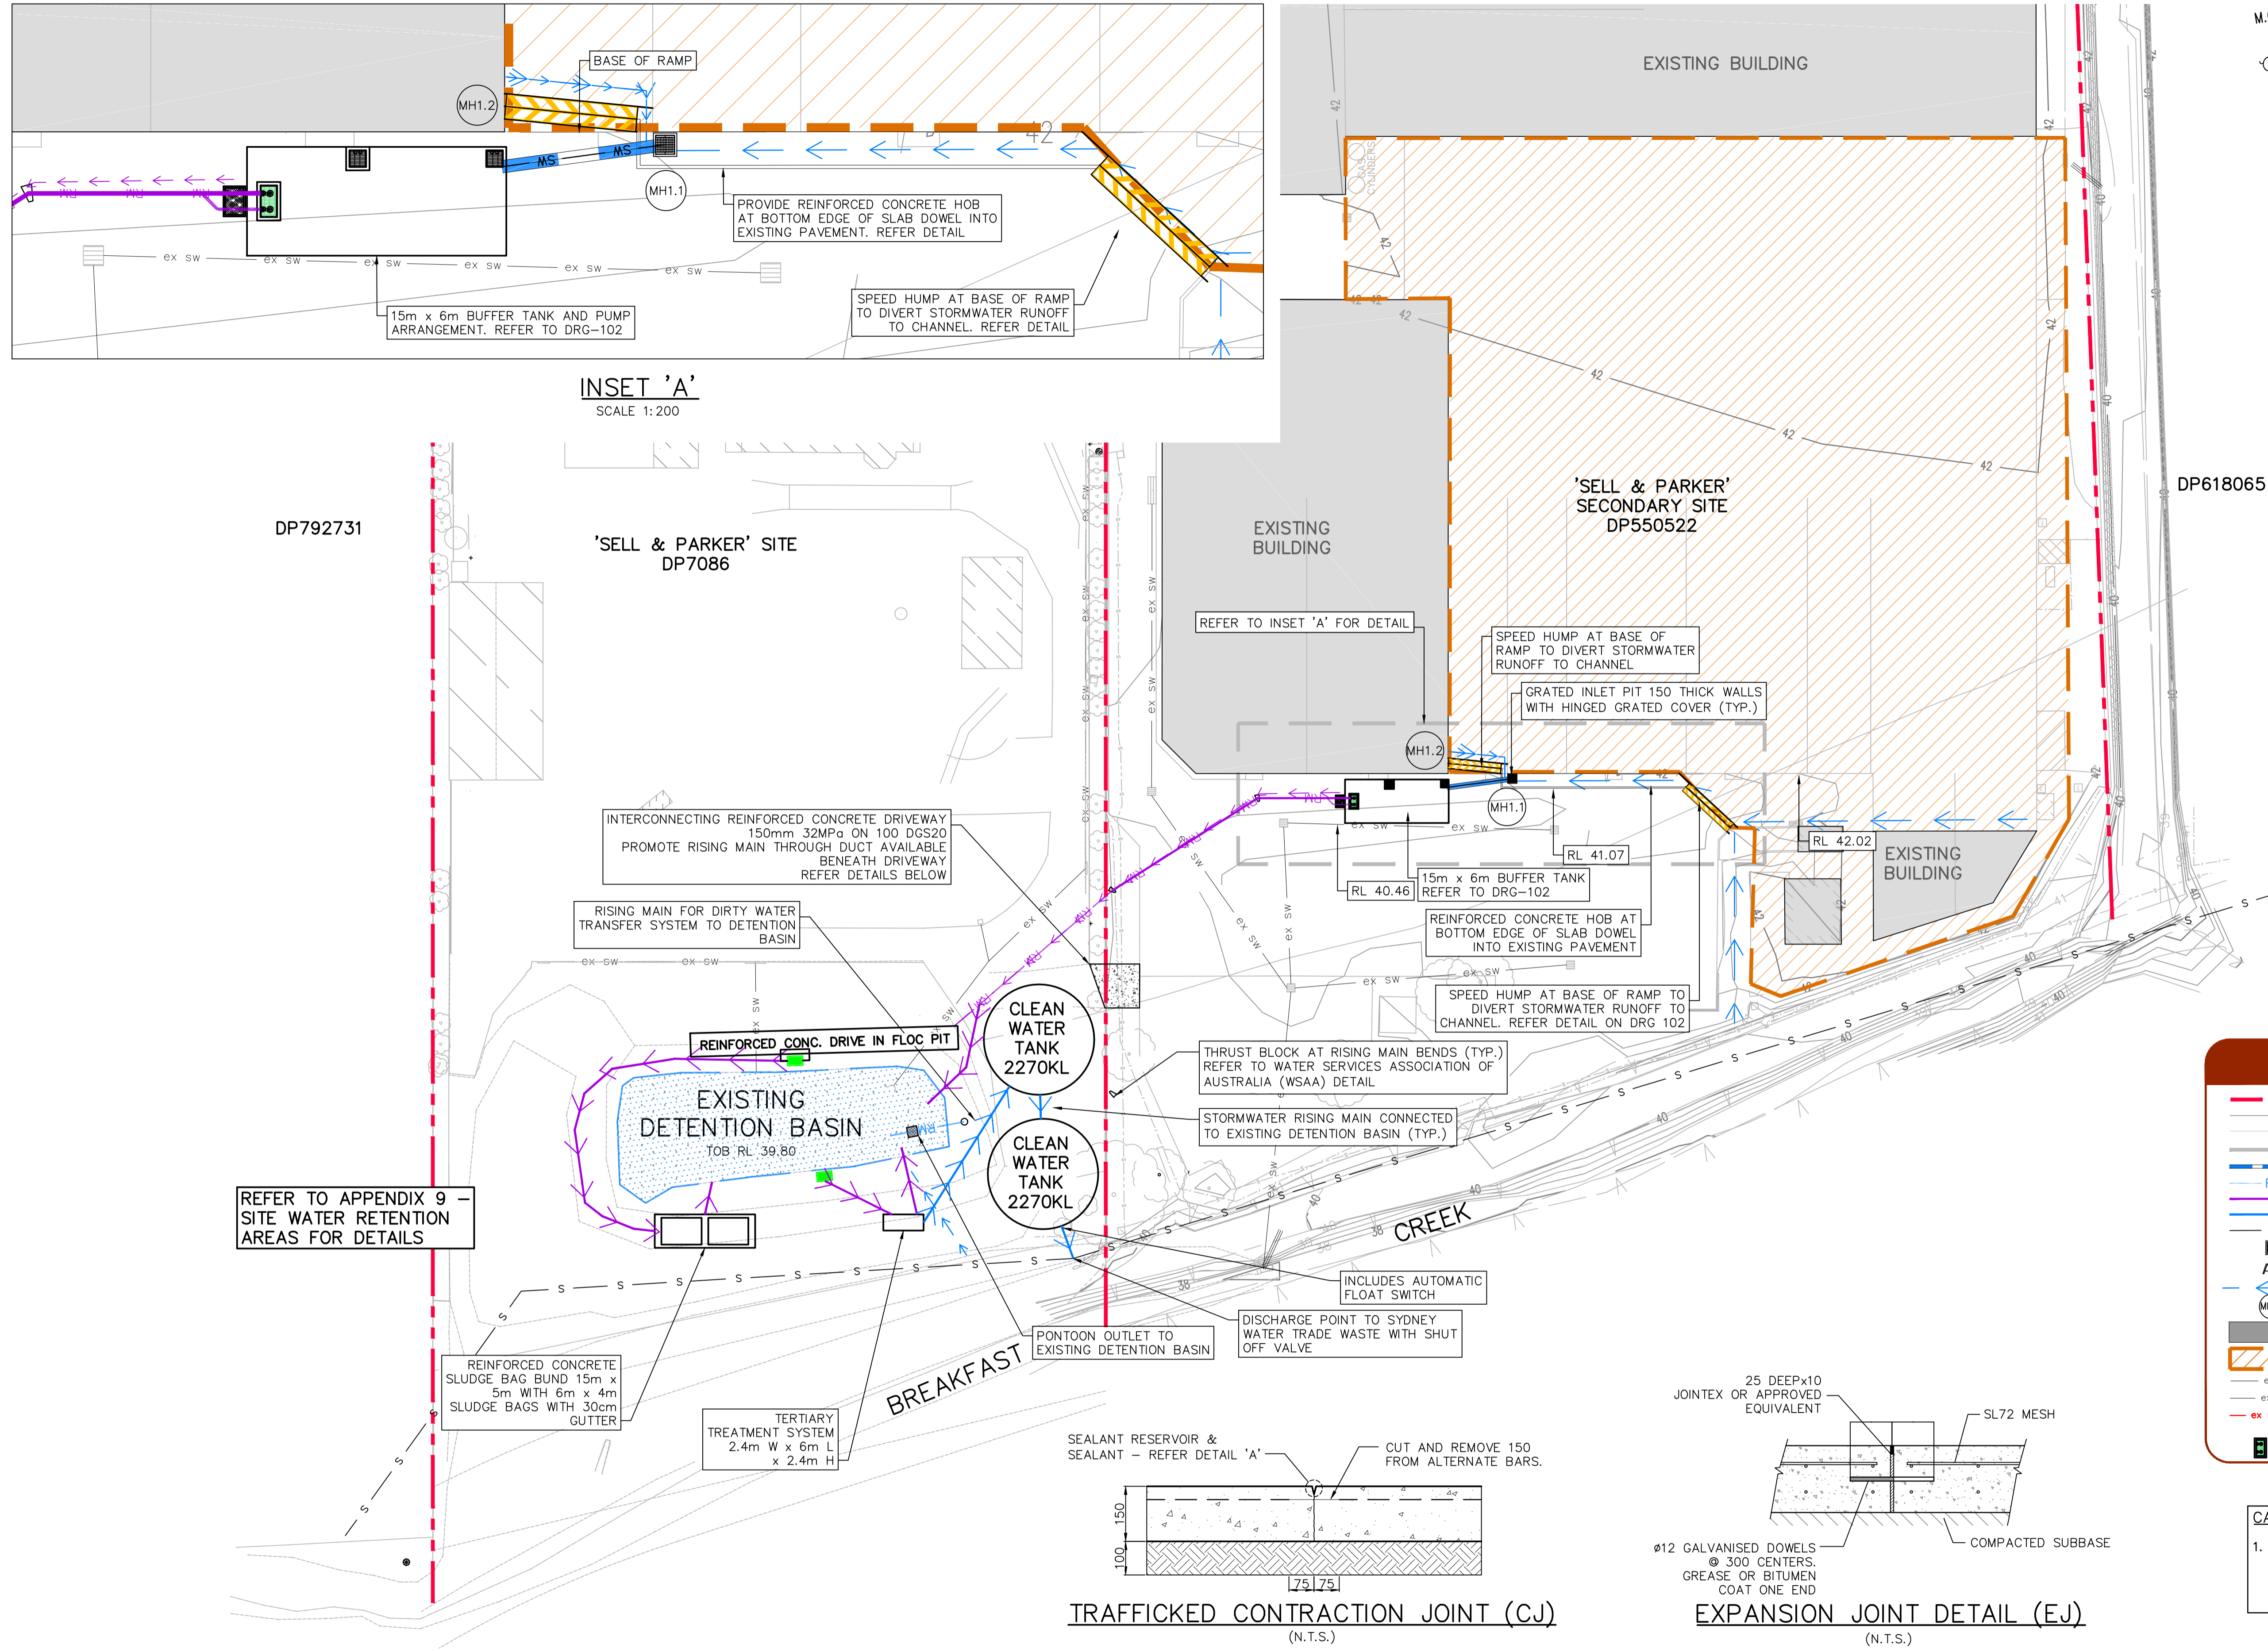

1. **GENERAL NOTES: -**
1. SETOUT INFORMATION IS TO BE VERIFIED BY THE CONTRACTOR AGAINST THE PLAN VIEW, LONGITUDINAL SECTIONS AND ELECTRONIC 12D DATA BEFORE BEING USED. IF THERE IS A DISCREPANCY THE SUPERINTENDENT IS TO BE NOTIFIED AND DIRECTION WITH BE PROVIDED IN WRITING BEFORE PROCEEDING.
3. **CONSTRUCTION JOINTING NOTES: -**
4. CJ CONSTRUCTION JOINT EVERY 3m.
   - EJ EXPANSION JOINT EVERY 9m.
5. JOINT TO BE MADE AS SOON AS CONCRETE HAS HARDENED SUFFICIENTLY THAT IT WILL NOT BE DAMAGED BY SAWING (MAX. 24HRS).

LEGEND

- SITE BOUNDARY
- MAJOR CONTOURS
- MINOR CONTOURS
- CATCHMENT BOUNDARY
- PROPOSED STORMWATER
- RM PROPOSED STORMWATER RISING MAIN
- PROPOSED PIPEWORK - DIRTY WATER
- PROPOSED PIPEWORK - TREATED WATER
- S SEWER LINE
- PROPOSED SW PIT
- PROPOSED HEADWALL
- FLOW PATH
- MH.1 PIT LABEL
- EXISTING BUILDING
- CATCHMENT AREA
- ex s EXISTING SEWER
- ex sw EXISTING STORMWATER
- ex sw EXISTING STORMWATER TO BE REMOVED
- PROPOSED PUMPS

CONTOUR INTERVAL = 0.5m

1. **CAUTIONARY NOTES :**
1. IT IS THE RESPONSIBILITY OF THE CIVIL WORKS CONTRACTOR TO DETERMINE THE LOCATION & LEVEL OF EXISTING SERVICES USING NON DESTRUCTIVE METHODS PRIOR TO COMMENCING WORKS ON SITE.

100mm AT FULL SIZE

REV.	DATE	AMENDMENT	DRAWN	CHECK	DESIGN	VERIFY	SCALES
C	10/11/2016	Issued for client review	J.N.	M.L.	R.C.	M.K.	0 10 20 A1 / A3
D	18/11/2016	Issued for client review	B.C.	M.L.	M.K.	M.K.	1:500 / 1:1000
E	22/11/2016	Client amendments	B.C.	M.L.	M.K.	M.K.	
F	9/12/2016	Client Amendments	A.M.	M.L.	M.K.	M.K.	
G	3/03/2017	General Amendments	M.L.	M.L.	M.K.	M.K.	
H	8/03/2017	Sewer Line Added	M.L.	M.L.	M.K.	M.K.	
I	22/05/2017	General Amendments	M.F.	M.L.	M.K.	M.K.	
J	02/06/2017	General Amendments					

adw Johnson

Hunter Office
Unit 7/335 Hillsborough Rd
Warners Bay N.S.W. 2282
Phone: (02) 4978 5100
Fax: (02) 4978 5199
email: hunter@adwjohnson.com.au
www.adwjohnson.com.au
ABN 62 129 445 398

CLIENT
SELL & PARKER

PROPERTY DESCRIPTION
LOT 2 D.P.550522 LOT 5 D.P.7086 & LOT 100 D.P.792731

PROJECT **EXISTING RECYCLING CENTRE**

PLAN TITLE
**DETAIL PLAN
23 TATTERSALL ROAD**

SURVEYED ADW Johnson	DATUM A.H.D.	PROJECT No. 190337	DISCIPLINE ENG	NUMBER 101	REV. J