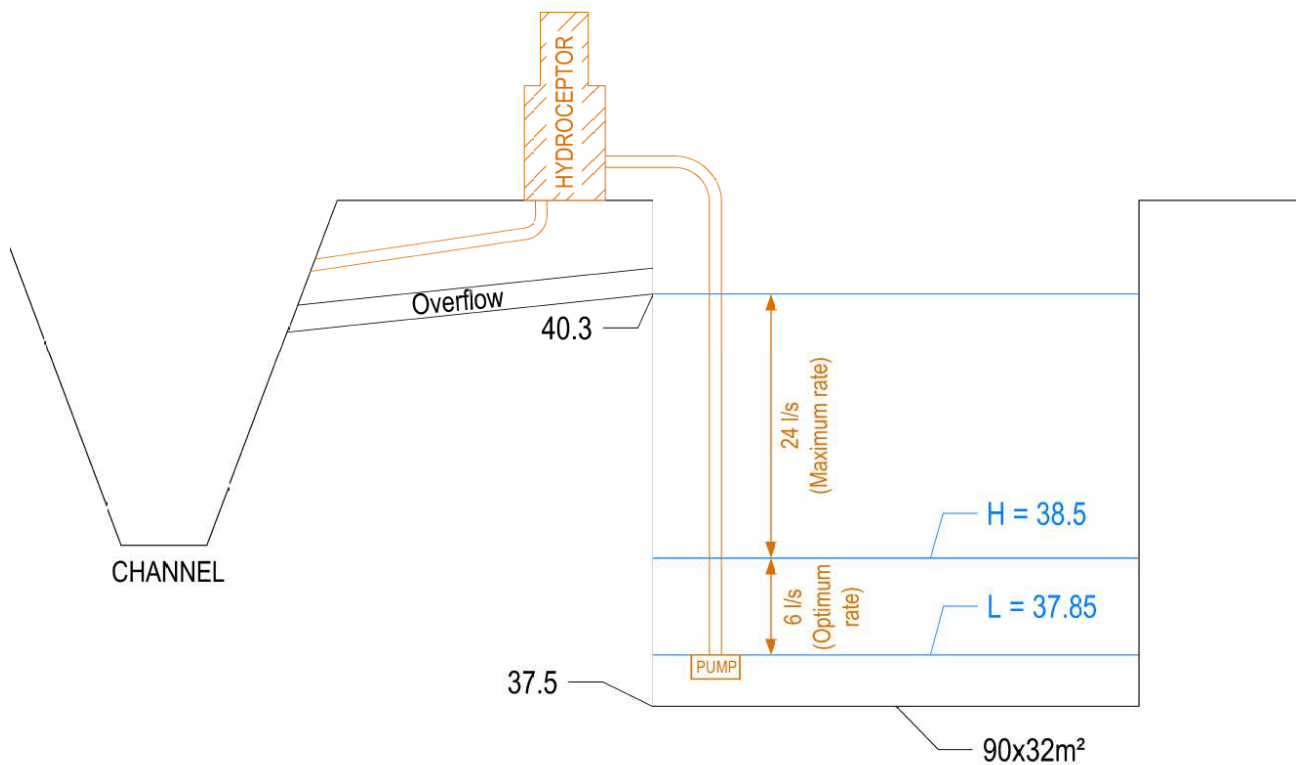

According to the proposed design, pump operation conditions are as follows;

Pump rate	Rate	Operation levels
Pump Optimum rate	6l/s	0.35 to 1m
Pump Maximum rate	24l/s	> 1m

Table 2-1 Pump rates

2.2 Hydraulic Modelling

A hydraulic assessment of the detention basin intended to serve the proposed development was undertaken to assess the performance of the proposed design and the effects of possible upgrades to it.

The DRAINS software package by Watercom was used to model the hydrological and hydraulic performance of the proposed OSD basin in this site. DRAINS is a 1-dimensional storm water drainage design and analysis tool developed for Australian practice.

The ILSAX hydrological model function was adopted for the project.

2.2.1 Catchment to basin definition

The contributing drainage area for the OSD was identified based upon plans provided by Sell & Parker Pty Ltd and confirmed during the site visit conducted on the 9th of March. Main findings in this respect are:

- All buildings are drained via gutters and downpipes directing the stormwater from the roofs to