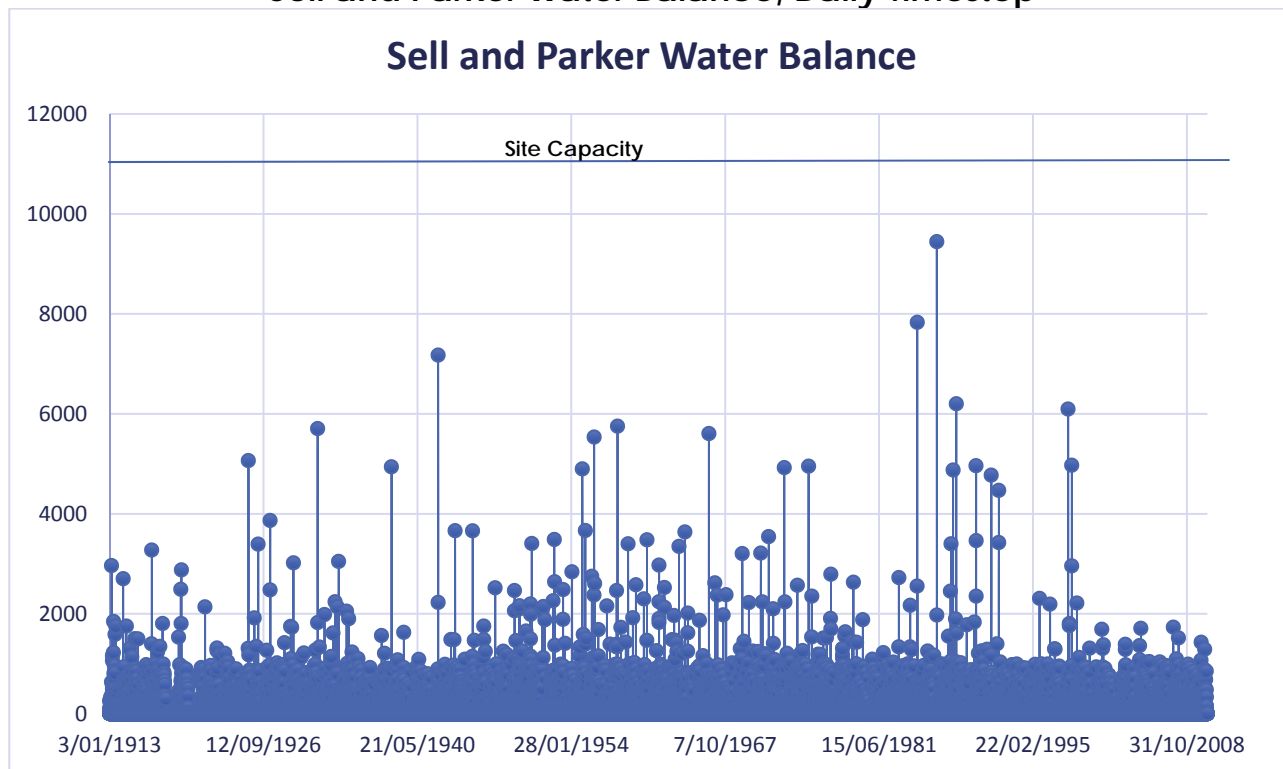

## Sell and Parker Water Balance, Daily Timestep

Figure 3 – Water Balance Analysis of Proposed System 1913-2010, Daily Time Step