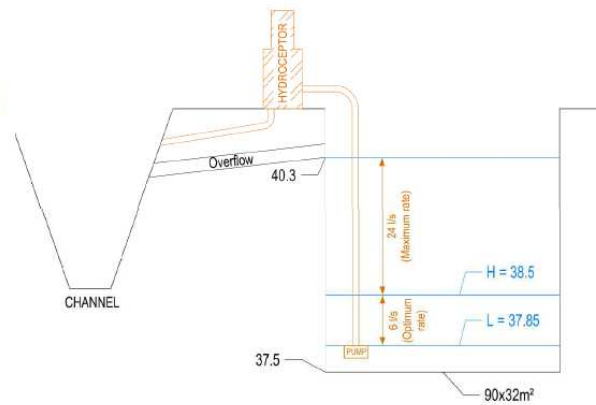

**INCREASING BASIN DIMENSIONS**

Initially: 32x90 (2880sqm) 8064m<sup>3</sup>

if 37.7x90 (3390sqm) 9492m<sup>3</sup>

Storm	Basin weir Peak Flow	
	100y	50y
AR&R 100 year, 5 minutes storm, average 218 mm/h, Zone 1	0	0
AR&R 100 year, 30 minutes storm, average 97.4 mm/h, Zone 1	0	0
AR&R 100 year, 45 minutes storm, average 77.9 mm/h, Zone 1	0	0
AR&R 100 year, 1 hour storm, average 66.0 mm/h, Zone 1	0	0
AR&R 100 year, 2 hours storm, average 43.4 mm/h, Zone 1	0	0
AR&R 100 year, 3 hours storm, average 33.7 mm/h, Zone 1	0	0
AR&R 100 year, 6 hours storm, average 21.9 mm/h, Zone 1	0	0
AR&R 100 year, 12 hours storm, average 14.4 mm/h, Zone 1	0	0
AR&R 100 year, 24 hours storm, average 9.6 mm/h, Zone 1	0	0
AR&R 100 year, 36 hours storm, average 7.6 mm/h, Zone 1	0	0
AR&R 100 year, 48 hours storm, average 6.4 mm/h, Zone 1	0	0
AR&R 100 year, 72 hours storm, average 4.9 mm/h, Zone 1	0	0
Worst case	0	0